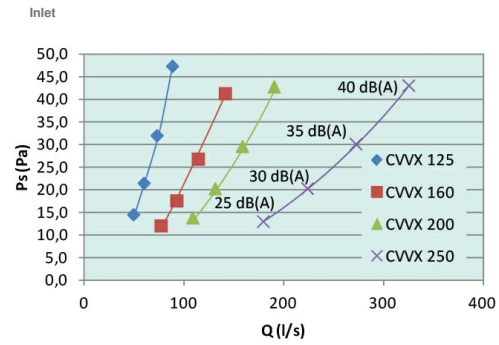

[Find more details in our online catalogue](#)

Technical parameters

Connections	
Duct dimension; Circular, inlet	250 mm
Color casing	
Color casing	White
Dimensions and weights	
Weight	8.1 kg

Performances