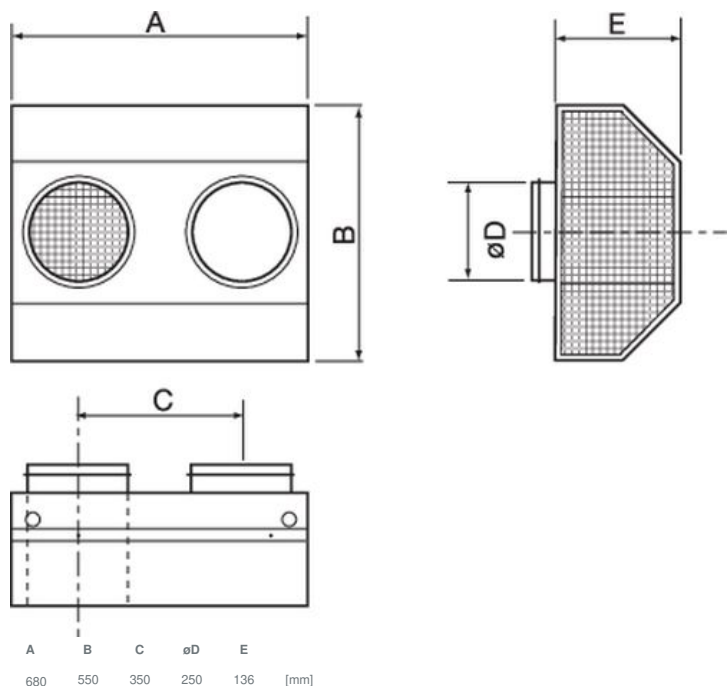

[Find more details in our online catalogue](#)

Technical parameters

Connections	
Duct dimension; Circular, inlet	250 mm
Color casing	
Color casing	White
Dimensions and weights	
Weight	8.1 kg

Performances

Dimension

Documents

CVVX_MOUNTING_154856_EN.PDF