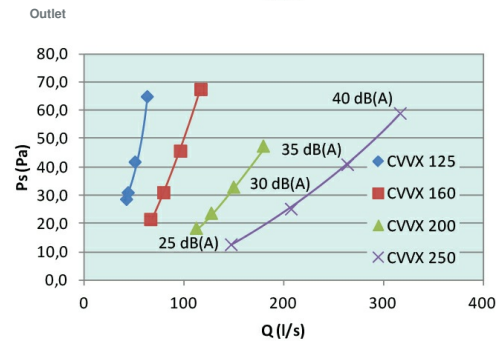

[Find more details in our online catalogue](#)

Technical parameters

Connections	
Duct dimension; Circular, inlet	250 mm
Color casing	
Color casing	White
Dimensions and weights	
Weight	8.1 kg

Performances