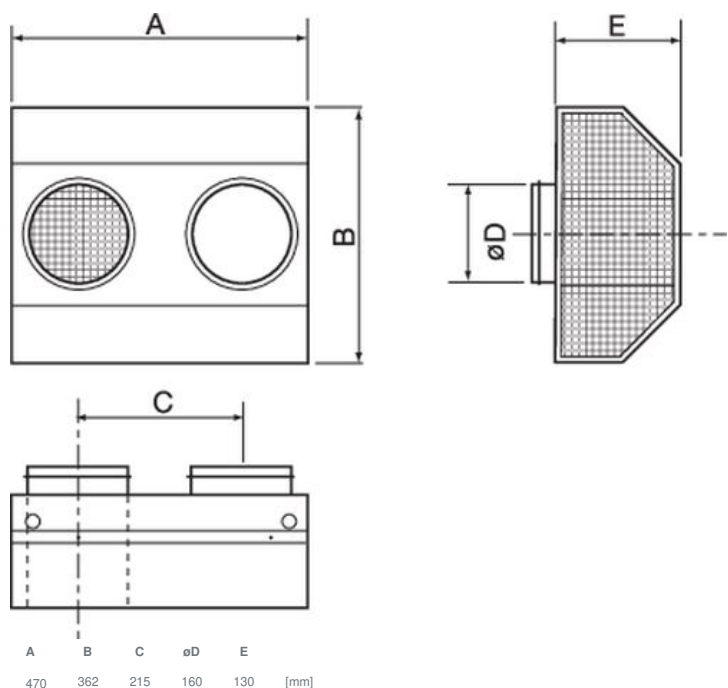

## Technical parameters

Connections	
Duct dimension; Circular, inlet	160 mm
Color casing	
Color casing	White
Dimensions and weights	
Weight	4.38 kg

## Dimension