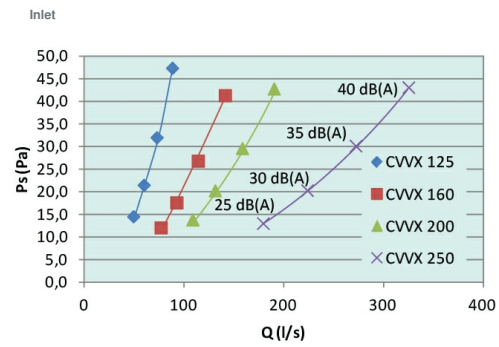

## Technical parameters

Connections	
Duct dimension; Circular, inlet	160 mm
Color casing	
Color casing	White
Dimensions and weights	
Weight	4.38 kg

## Dimension