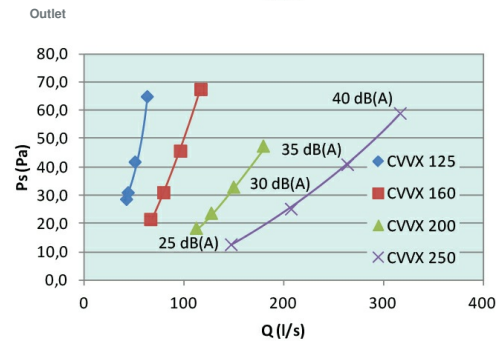

## Technical parameters

Connections	
Duct dimension; Circular, inlet	160 mm
Color casing	
Color casing	White
Dimensions and weights	
Weight	4.38 kg

## Dimension