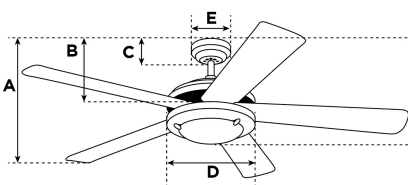

### Specifications

Size .....	132 cm
Blades.....	Plywood Blades (Silver)
Blade Pitch.....	12°
Approved Location.....	Indoor
Suggested Room Size.....	For rooms up to 36 m <sup>2</sup>
Down Rod.....	10 cm
Installation.....	Down Rod Only
Max. Ceiling Angle.....	N/A
Lead Wire.....	15 cm
Light Bulb Usage.....	Includes (1) R7s Base Halogen Lamp, 80 Watt
Control .....	Remote Control Included
Motor Finish.....	Satin Chrome
Motor Material .....	Silicon Steel Motor 153mm x 15mm
Reverse Airflow.....	Yes
Noise Level.....	50 db(A)
Capacitor .....	Dual
Weight net/gross.....	7,6 / 8,7 kg
Box Dimensions.....	22,3 x 32,5 x 59,5 cm
EAN Code.....	4895105607959

### Warranty

Ceiling fans backed by our extended Warranty have a 10 year motor warranty and a 2-year warranty on all other parts.

A. Top of Canopy to Bottom of Blades .....	29 cm
B. Top of Canopy to Bottom of Switch House .....	N/A
C. Top of Canopy to Bottom of Canopy .....	6,2 cm
D. Width of Motor Housing.....	26 cm
E. Width of Canopy.....	13 cm
F. Top of Canopy to Bottom of Glass .....	36 cm